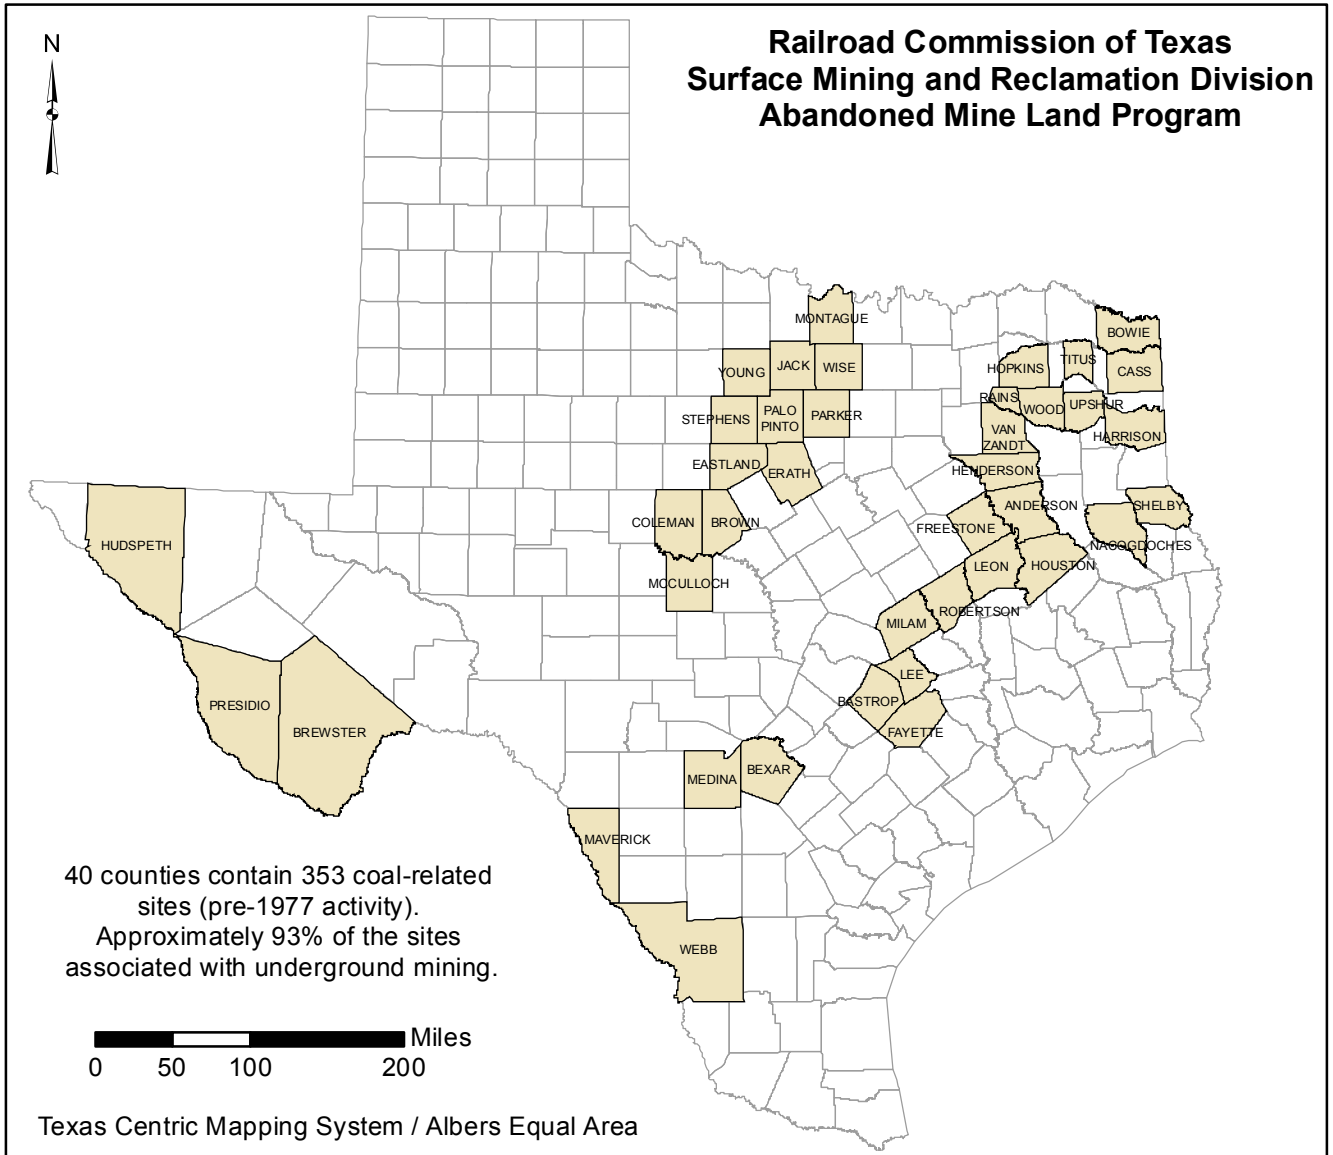

Historical Coal Mining Counties in Texas

County	No. of Sites	County	No. of Sites	County	No. of Sites
Anderson	1	Hopkins	17	Parker	11
Bastrop	35	Houston	7	Presidio	7
Bexar	5	Hudspeth	2	Rains	2
Bowie	2	Jack	7	Robertson	4
Brewster	2	Lee	6	Shelby	4
Brown	3	Leon	14	Stephens	11
Cass	1	Maverick	4	Titus	6
Coleman	8	McCulloch	7	Upshur	2
Eastland	13	Medina	4	Van Zandt	4
Erath	13	Milam	23	Webb	16
Fayette	2	Montague	8	Wise	32
Freestone	1	Nacogdoches	6	Wood	11
Harrison	4	Palo Pinto	17	Young	23
Henderson	9				