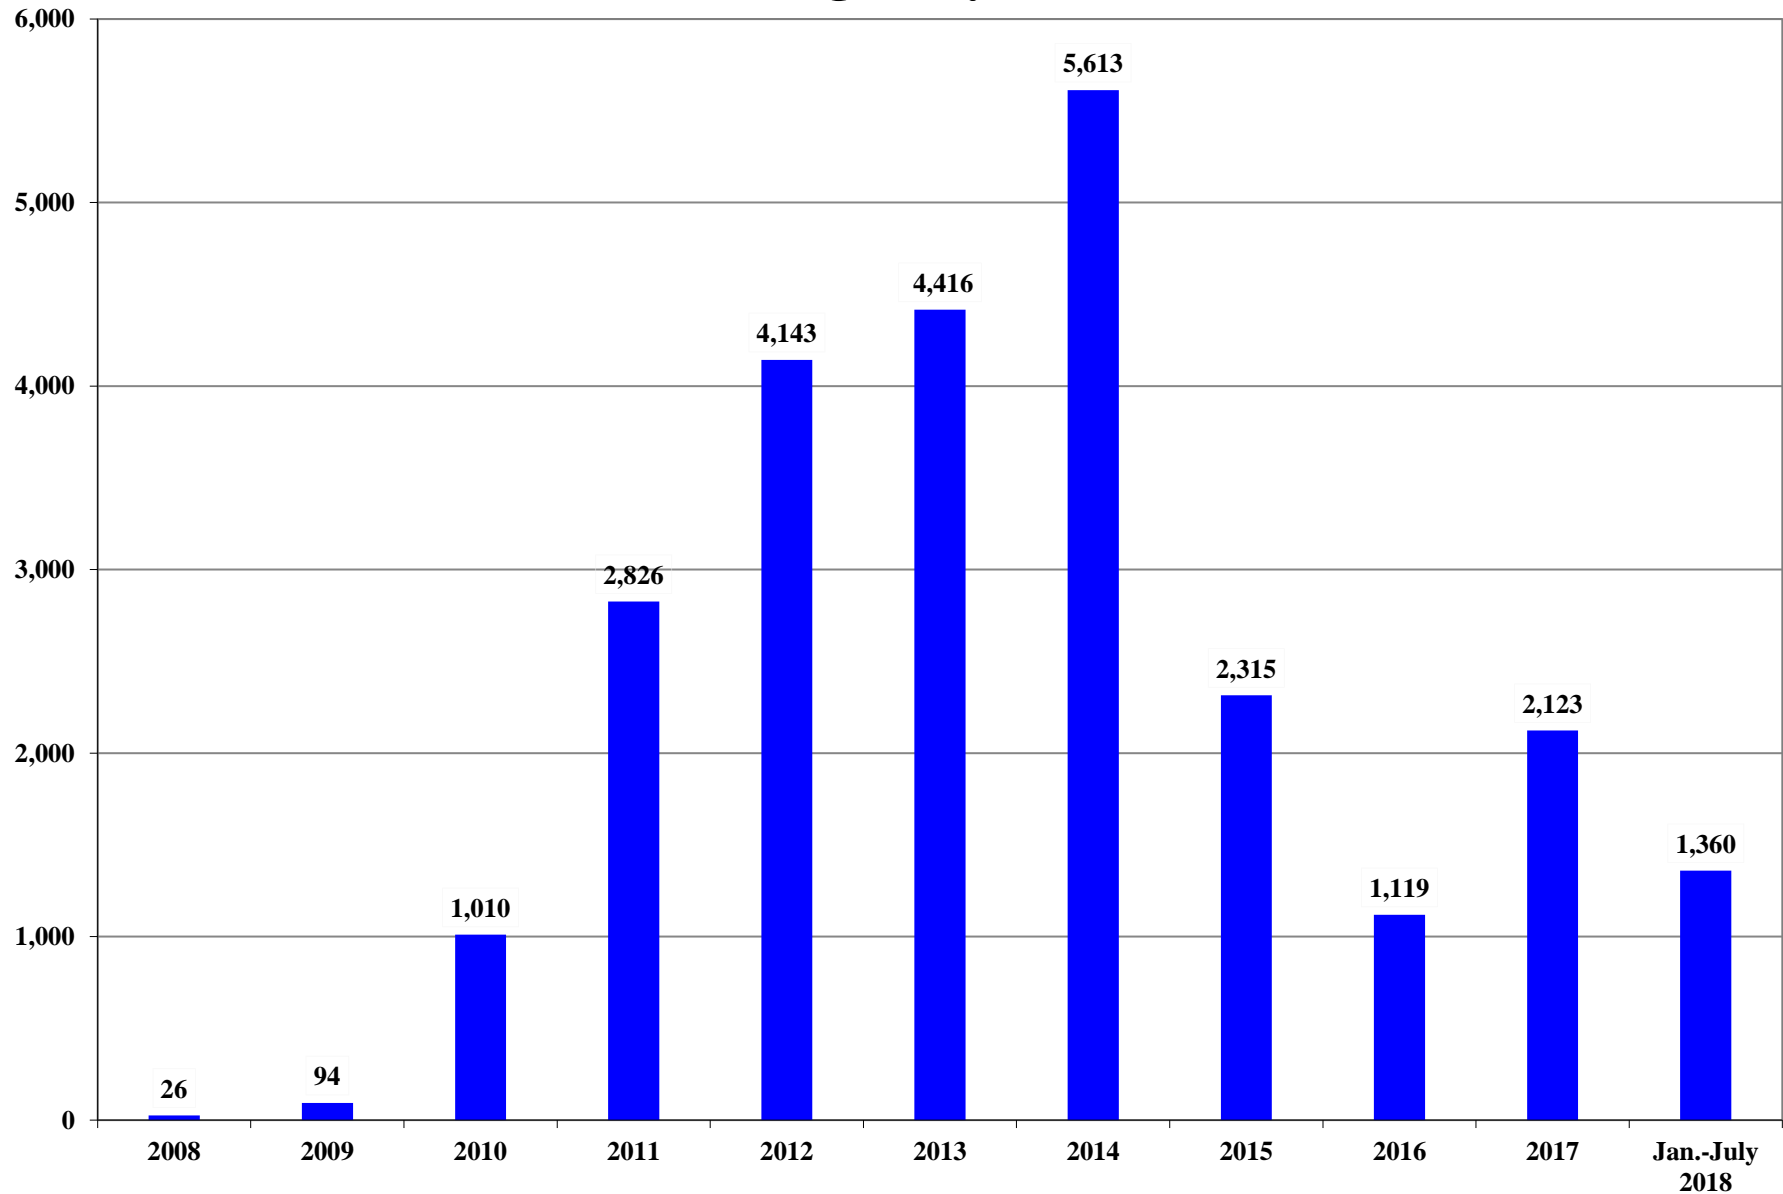

Texas Eagle Ford Shale Drilling Permits Issued 2008 through July 2018

08/06/2018

Source: Texas Railroad Commission DrillingPermitQuery(Includes New Drill & ReEnter Permits)