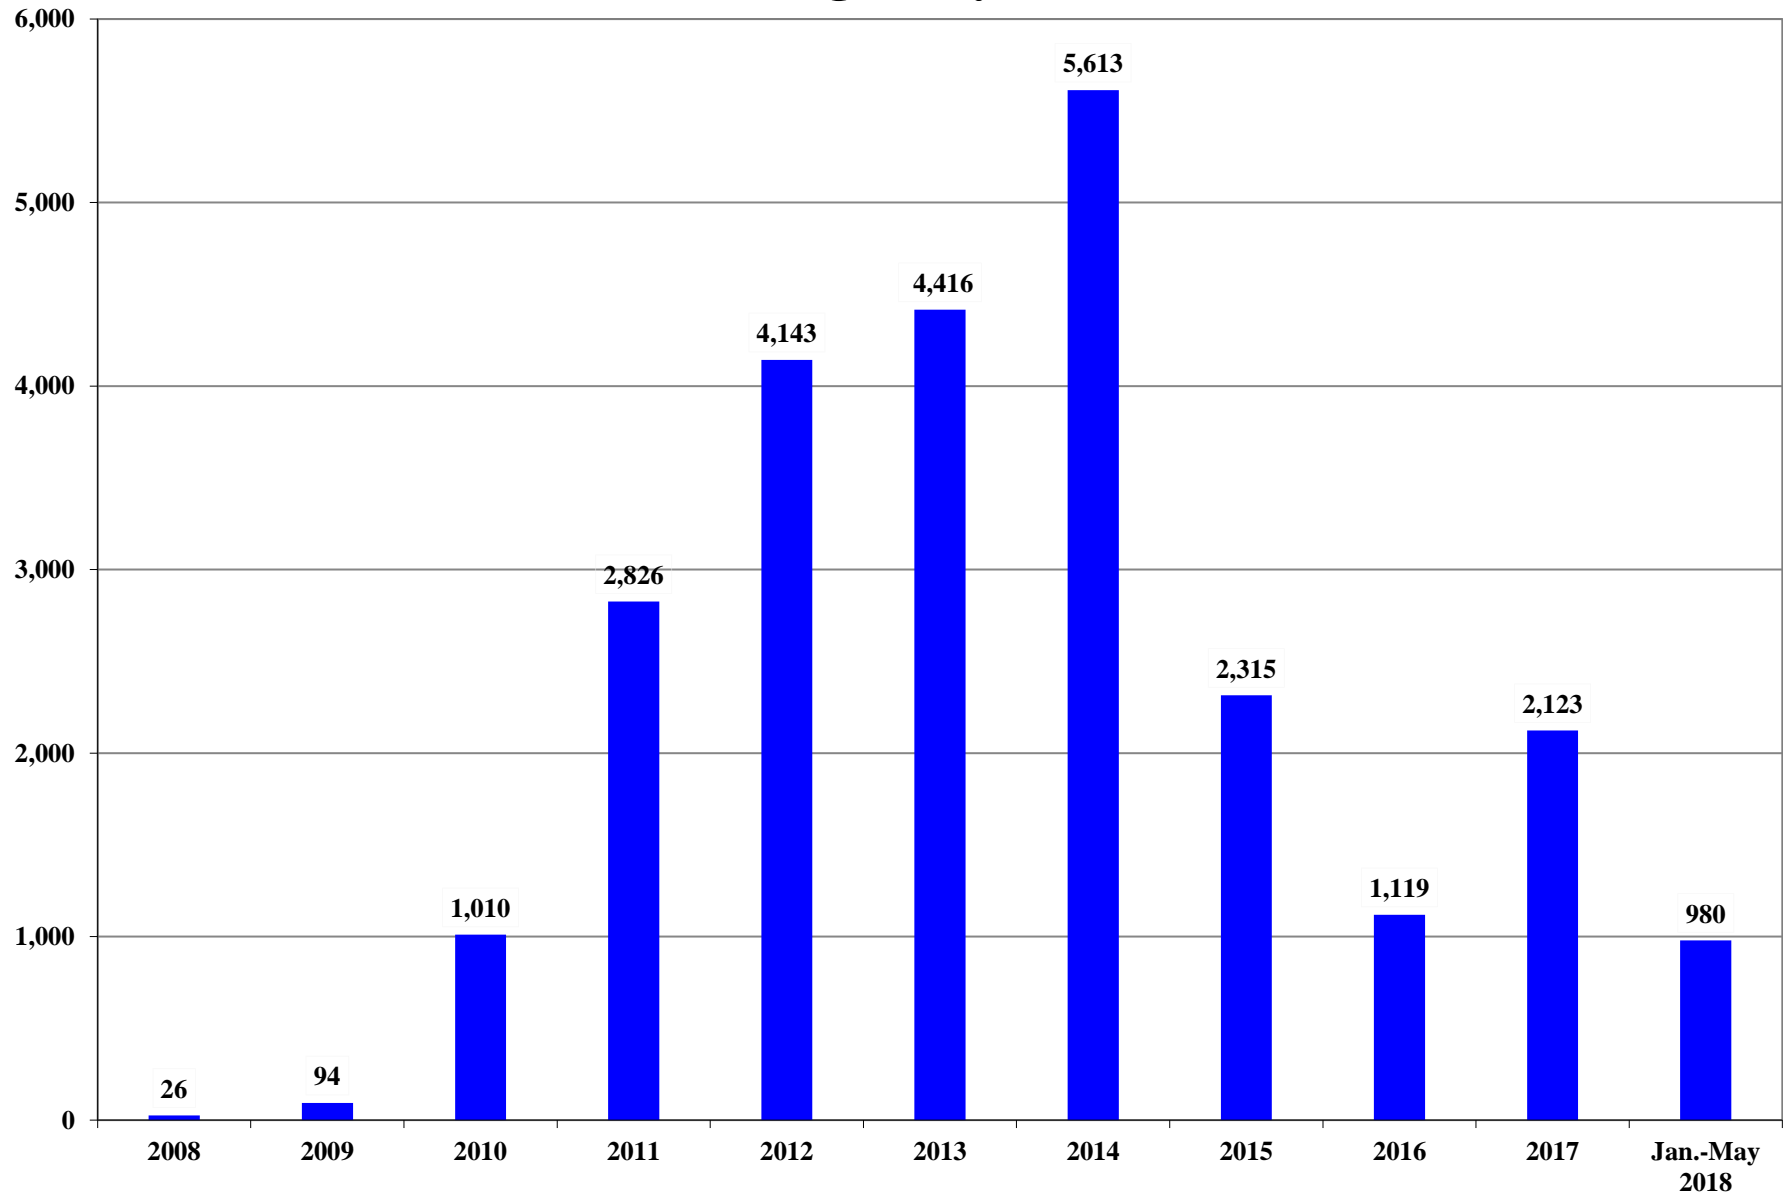

# Texas Eagle Ford Shale Drilling Permits Issued 2008 through May 2018

06/07/2018

Source: Texas Railroad Commission DrillingPermitQuery(Includes New Drill & ReEnter Permits)