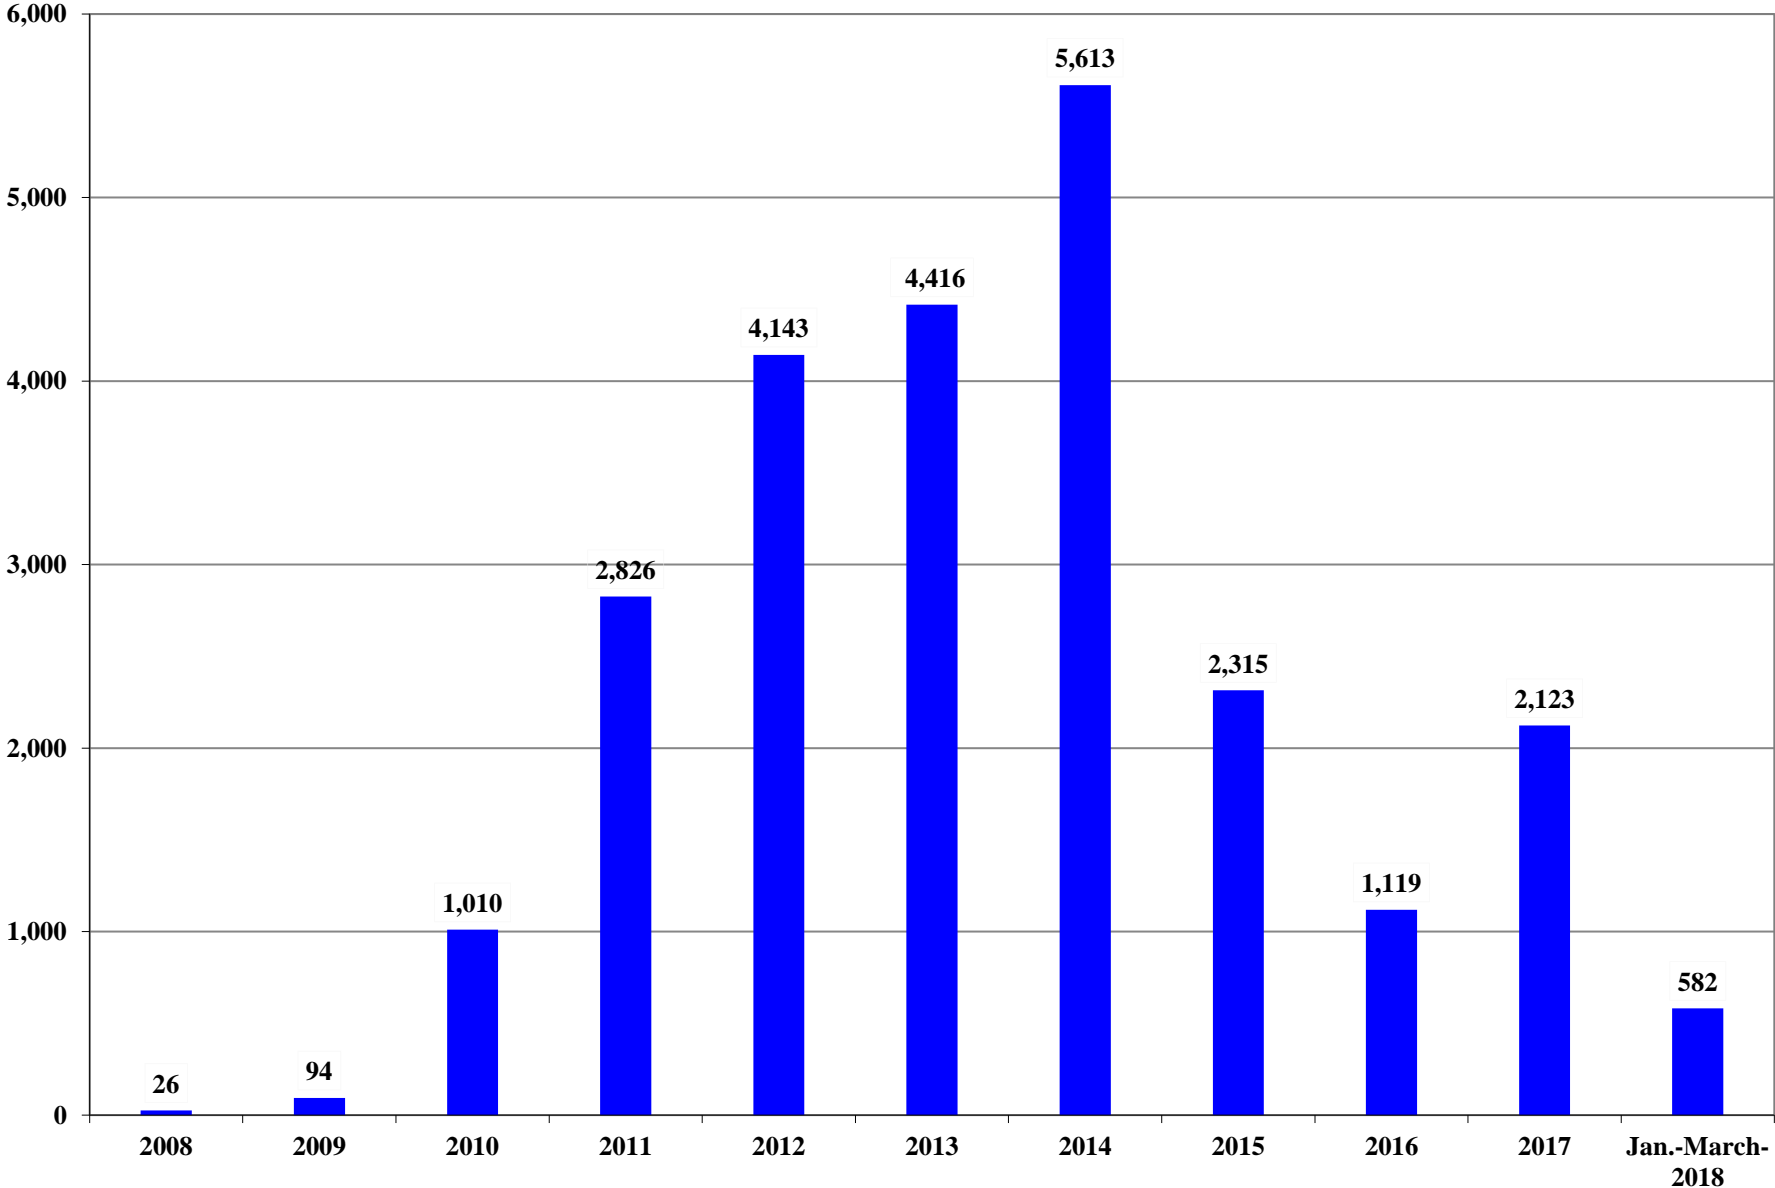

Texas Eagle Ford Shale Drilling Permits Issued 2008 through March 2018

04/09/2018

Source: Texas Railroad Commission DrillingPermitQuery(Includes New Drill & ReEnter Permits)