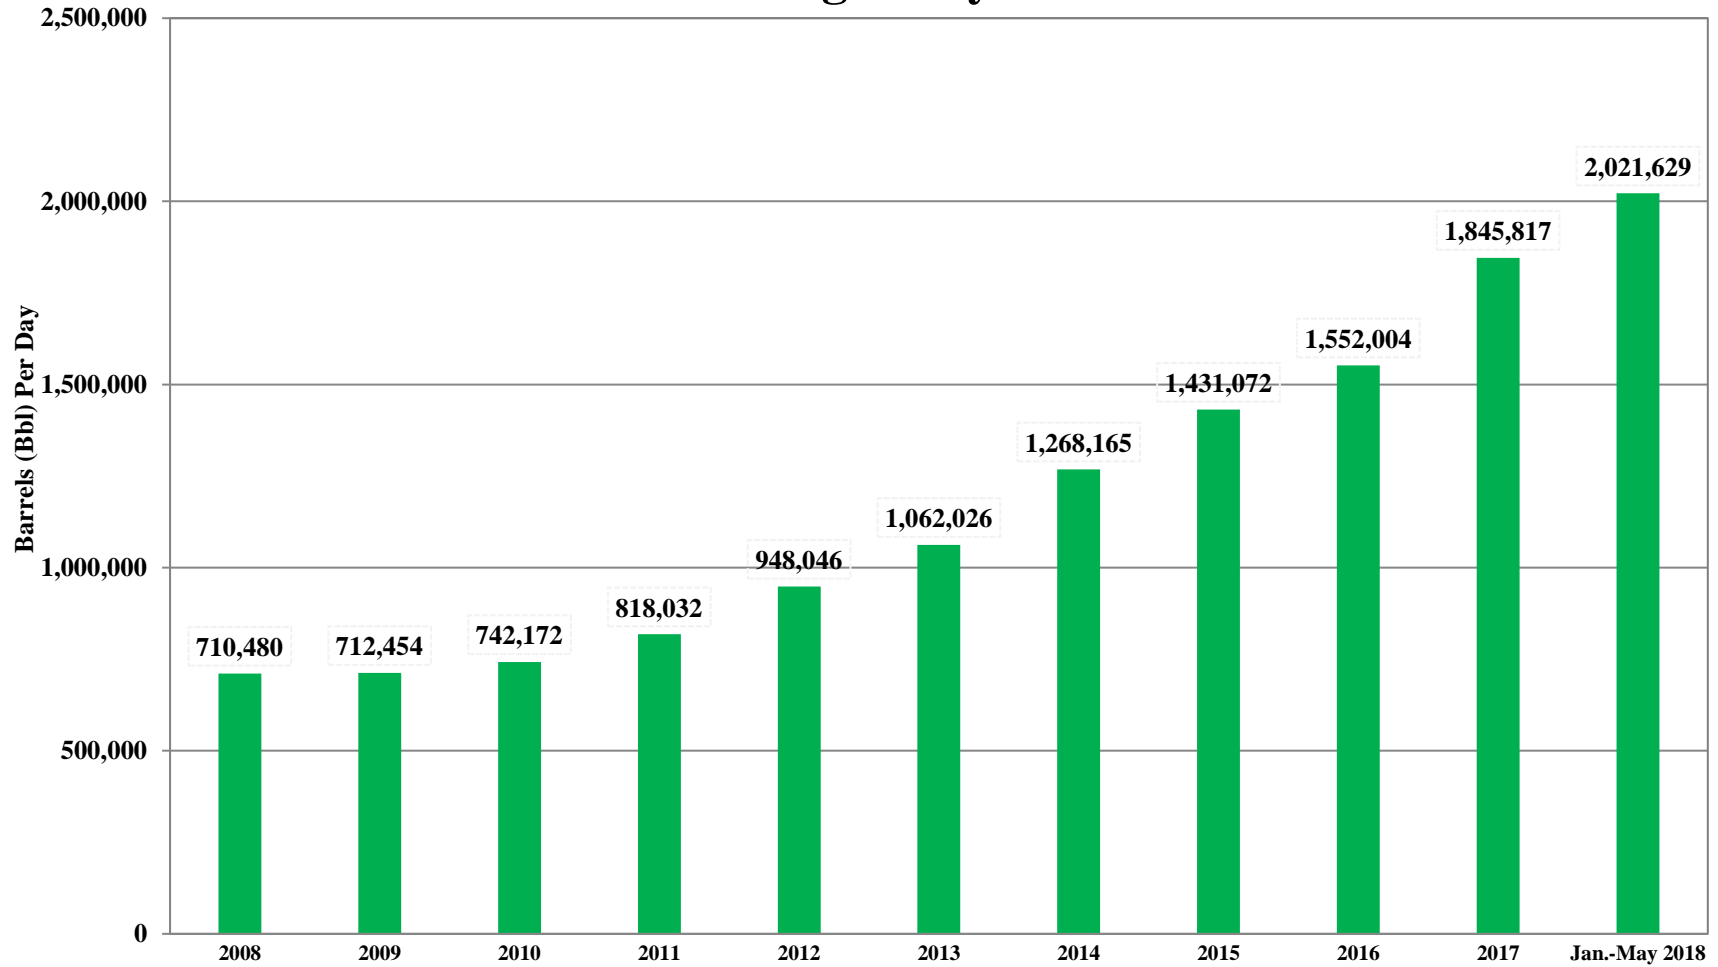

Texas Permian Basin Oil Production 2008 through May 2018

08/01/2018

Source: Railroad Commission of Texas Production Data Query System (PDQ)