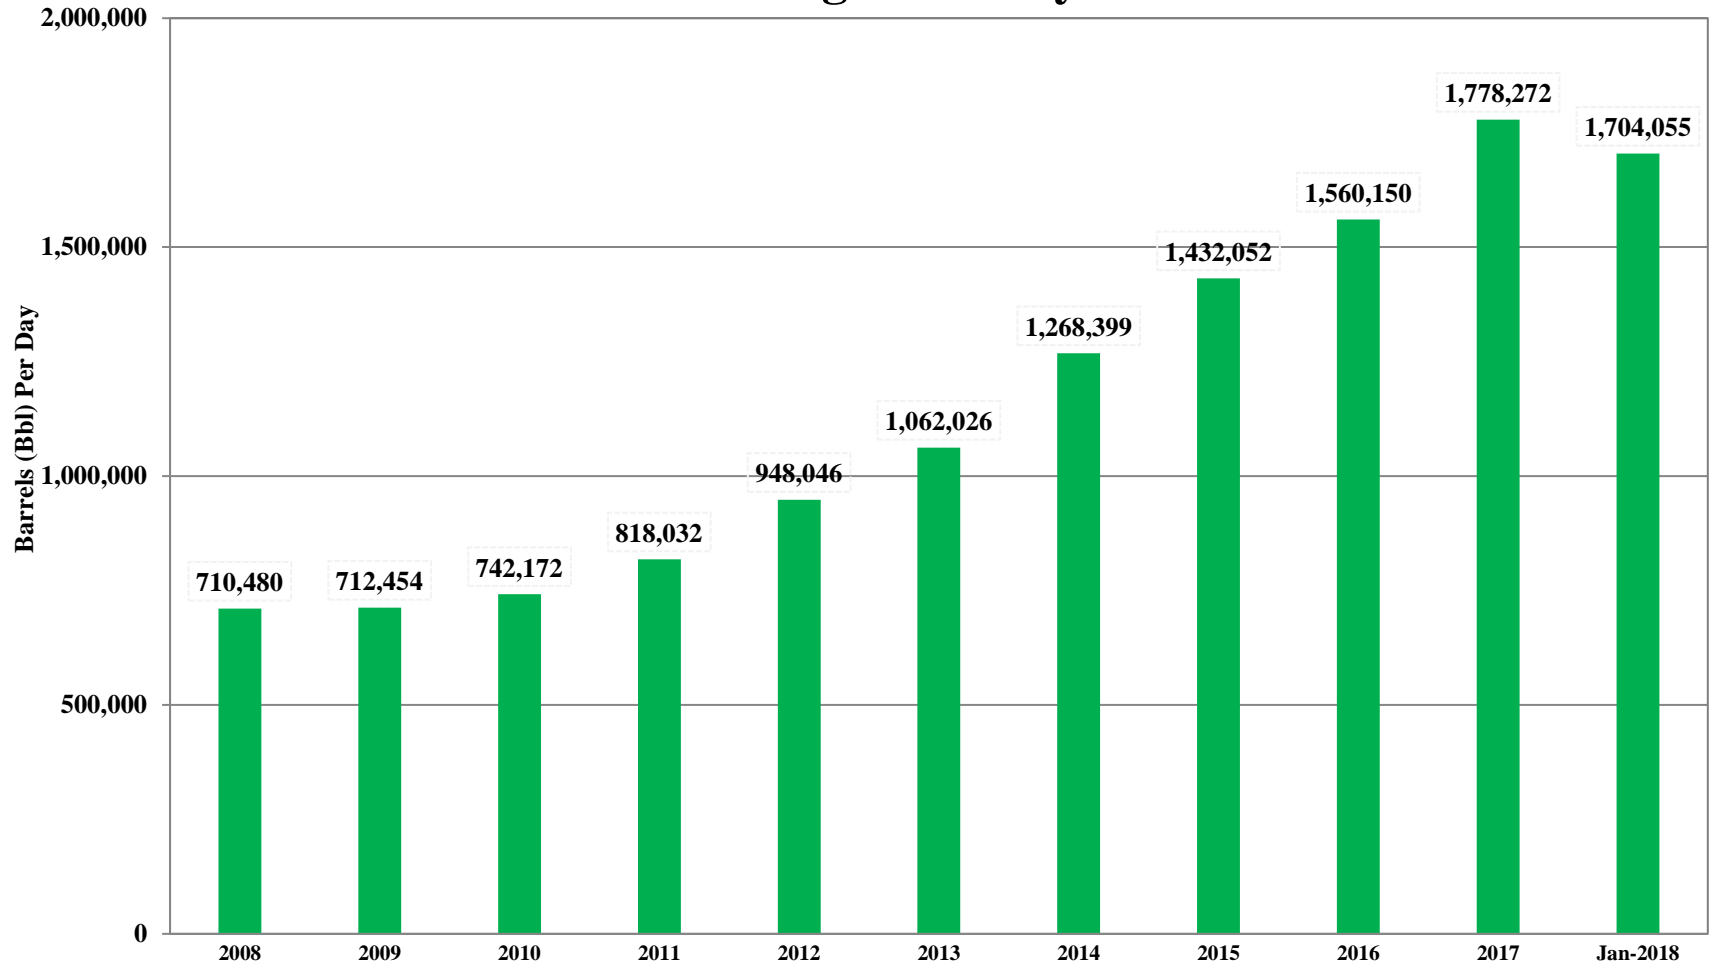

# Texas Permian Basin Oil Production 2008 through January 2018

04/11/2018

Source: Railroad Commission of Texas Production Data Query System (PDQ)