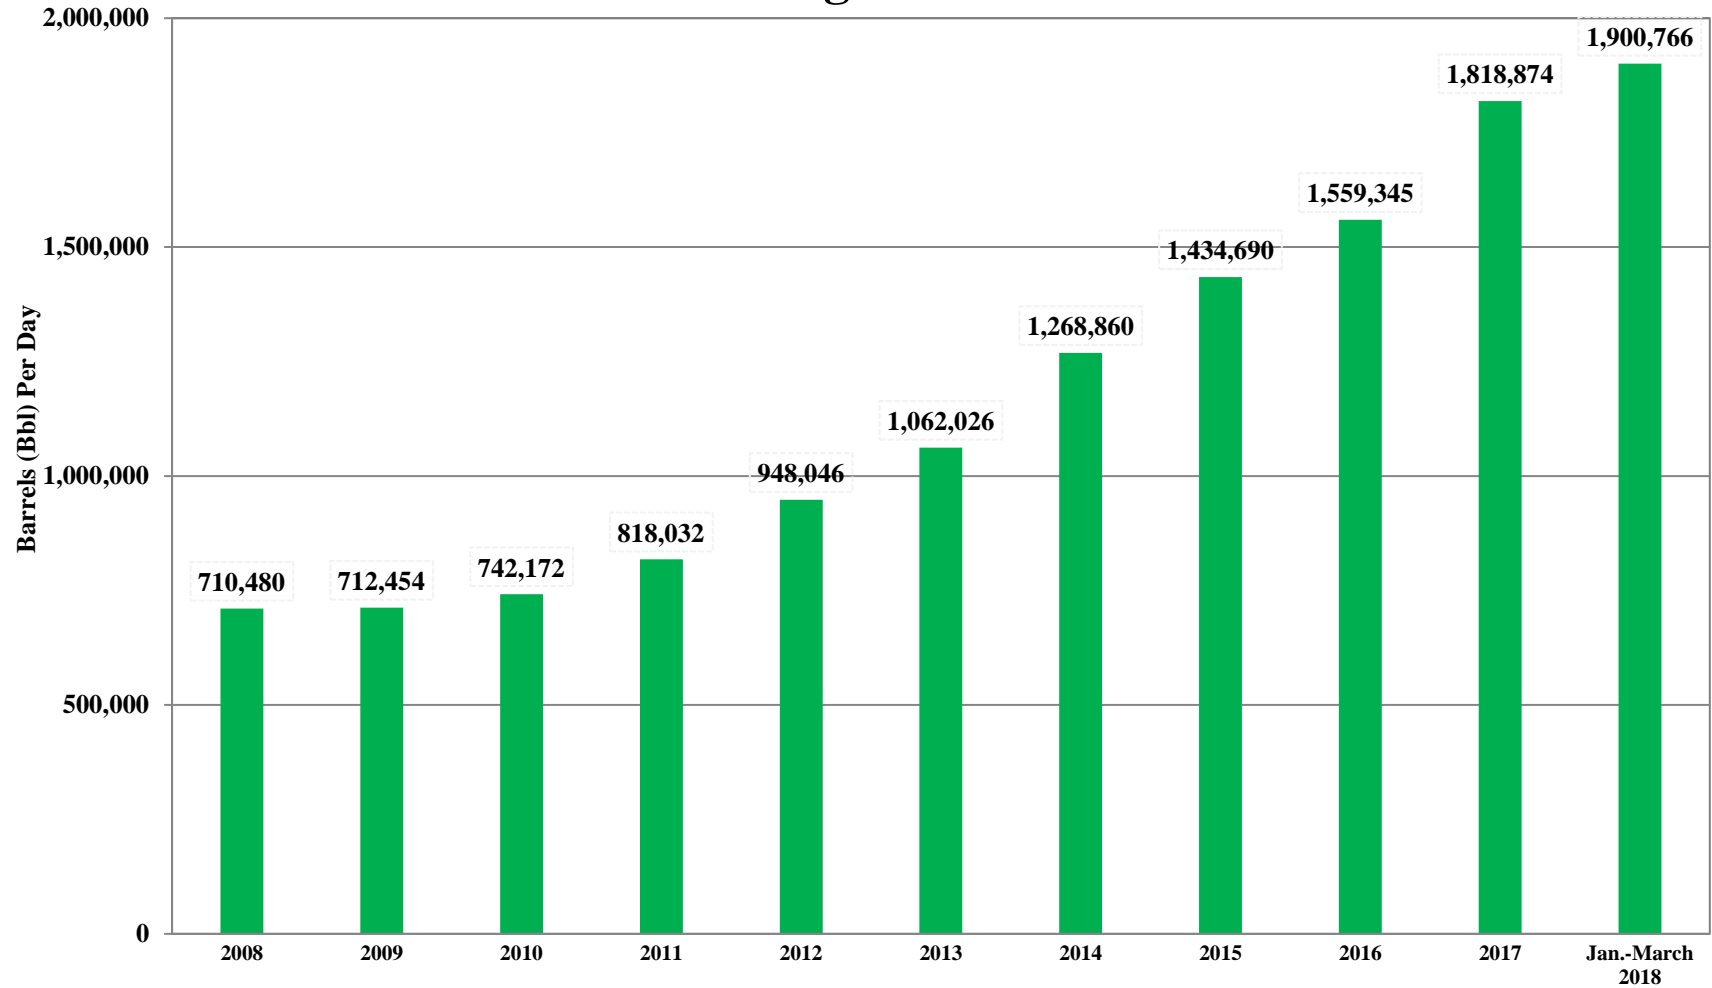

# Texas Permian Basin Oil Production 2008 through March 2018

05/31/2018

Source: Railroad Commission of Texas Production Data Query System (PDQ)