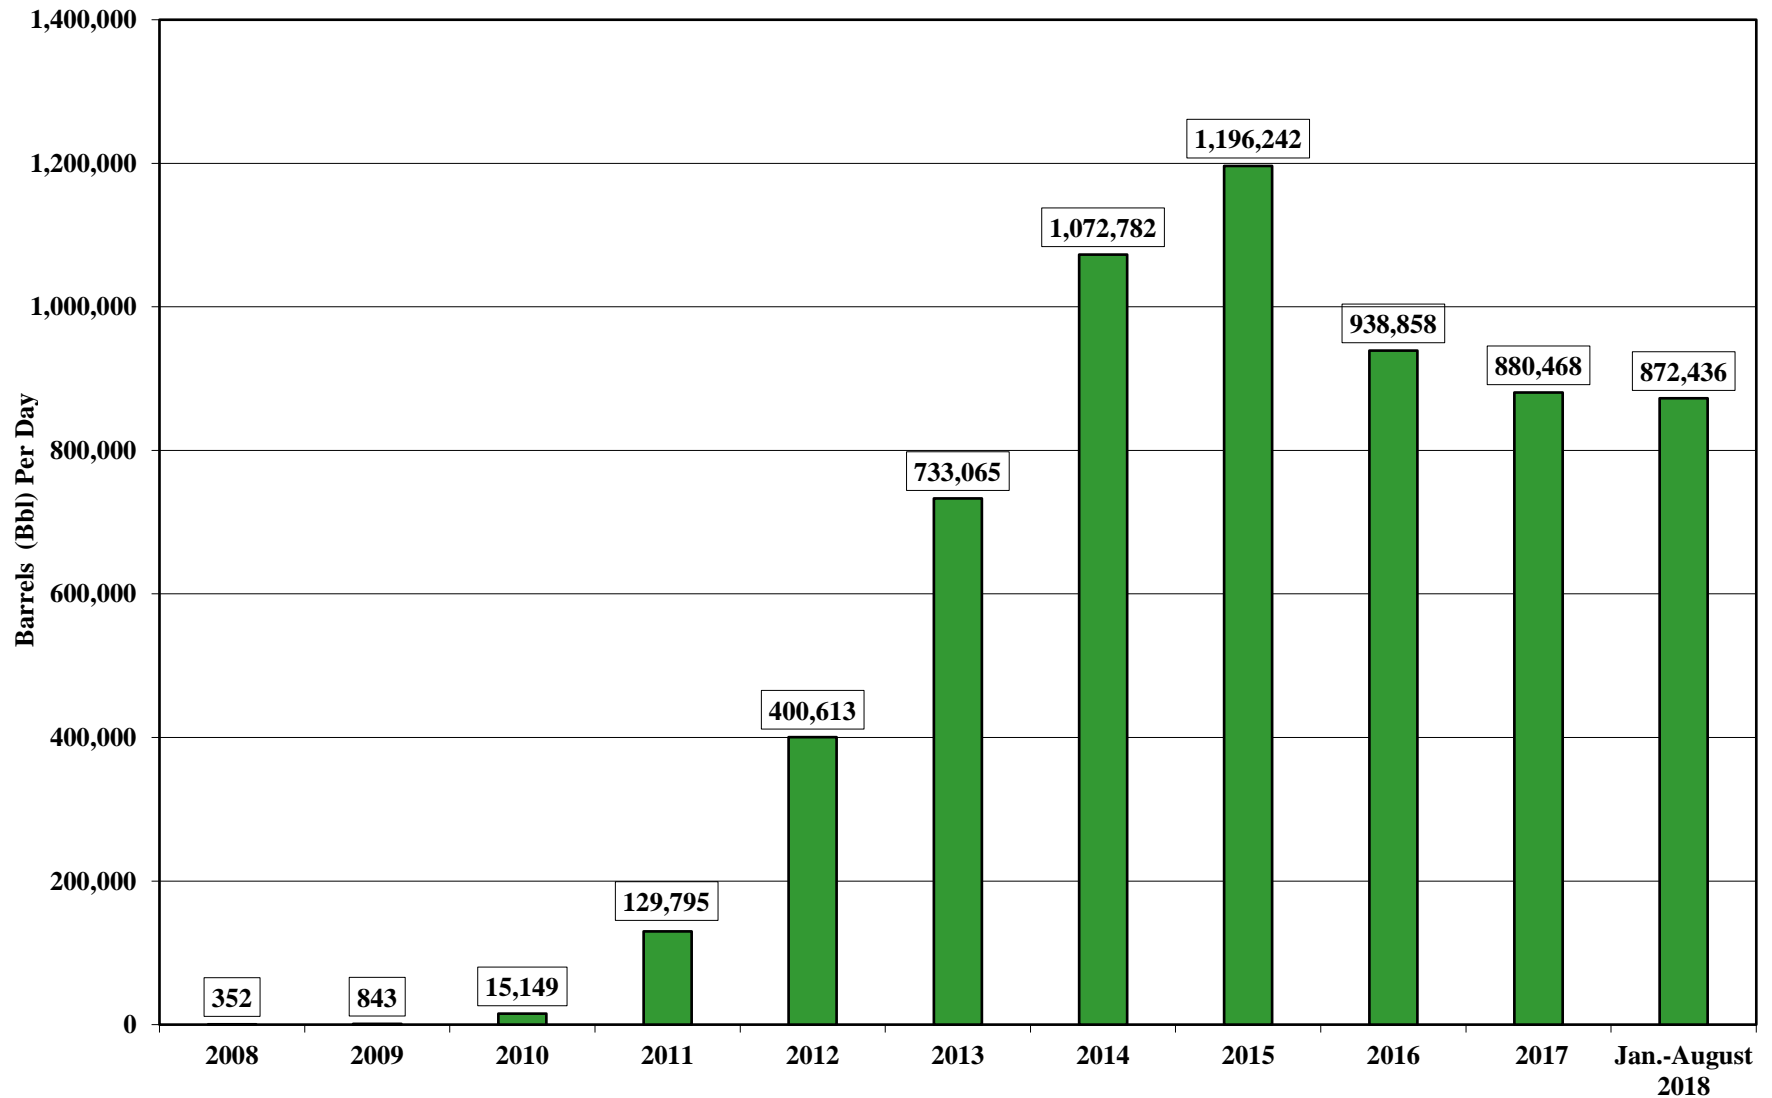

Texas Eagle Ford Shale Oil Production 2008 through August 2018

10/29/2018

Source: Railroad Commission of Texas Production Data Query System (PDQ)