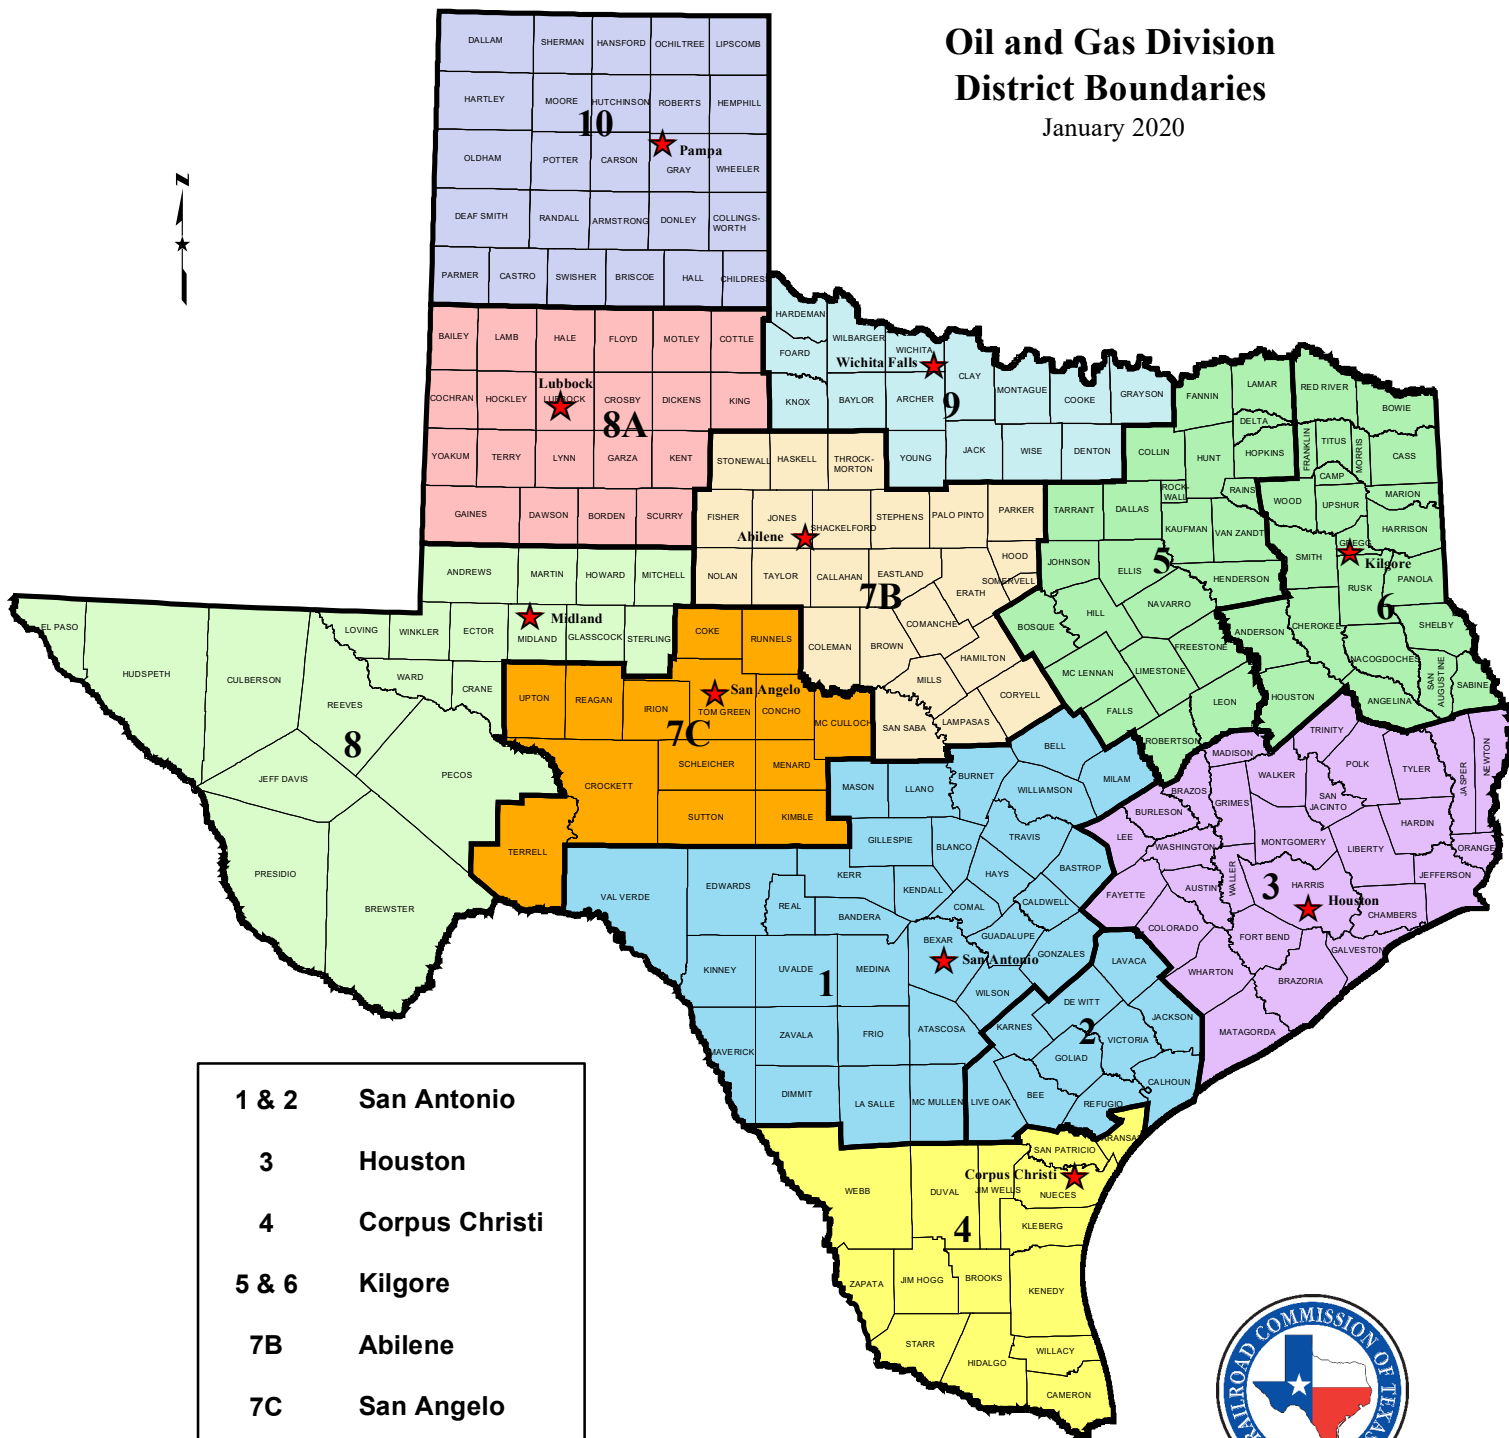

RAILROAD COMMISSION of TEXAS

Oil and Gas Division District Boundaries

January 2020

1 & 2	San Antonio
3	Houston
4	Corpus Christi
5 & 6	Kilgore
7B	Abilene
7C	San Angelo
8	Midland
8A	Lubbock
9	Wichita Falls
10	Pampa

PREPARED BY
RAILROAD COMMISSION OF TEXAS
OIL AND GAS DIVISION
January 2020