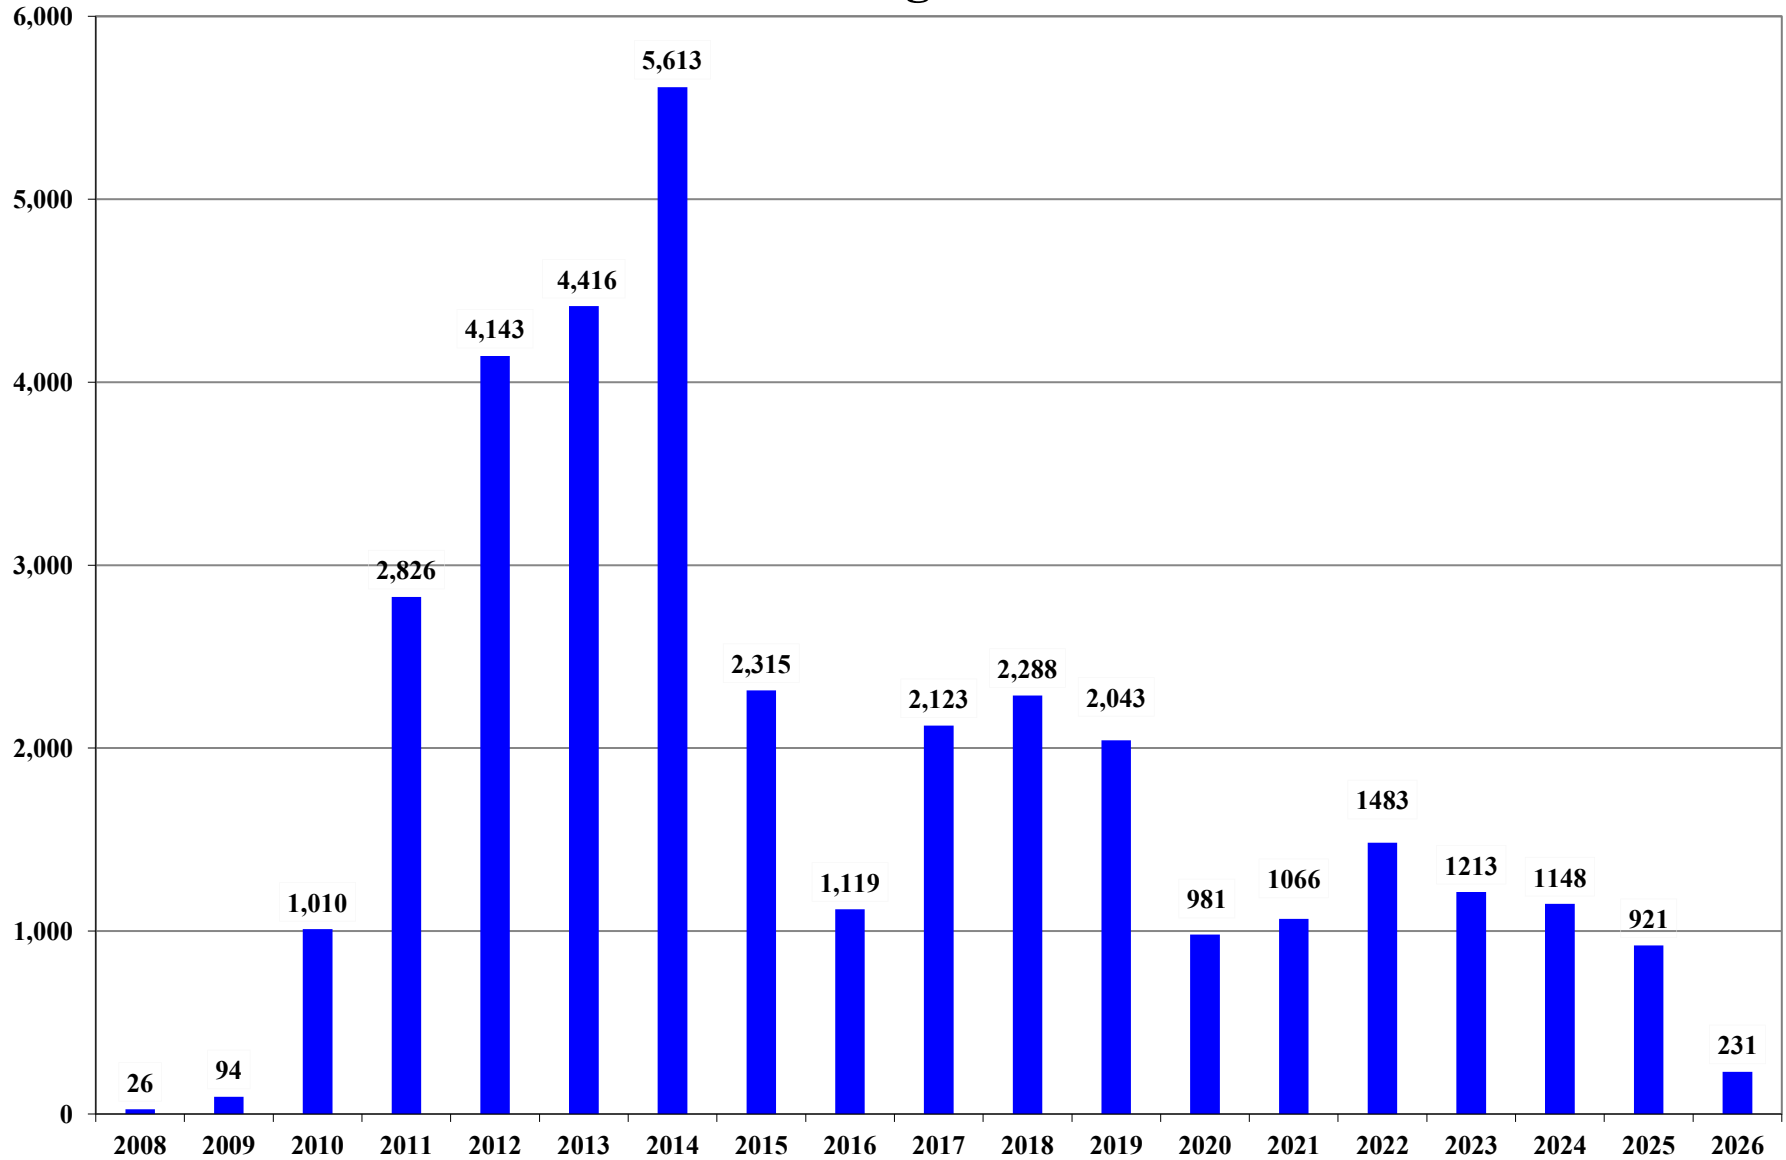

Texas Eagle Ford Shale Drilling Permits Issued 2008 through March 2026

04/29/2026

Source: Texas Railroad Commission DrillingPermitQuery(Includes New Drill & ReEnter Permits)