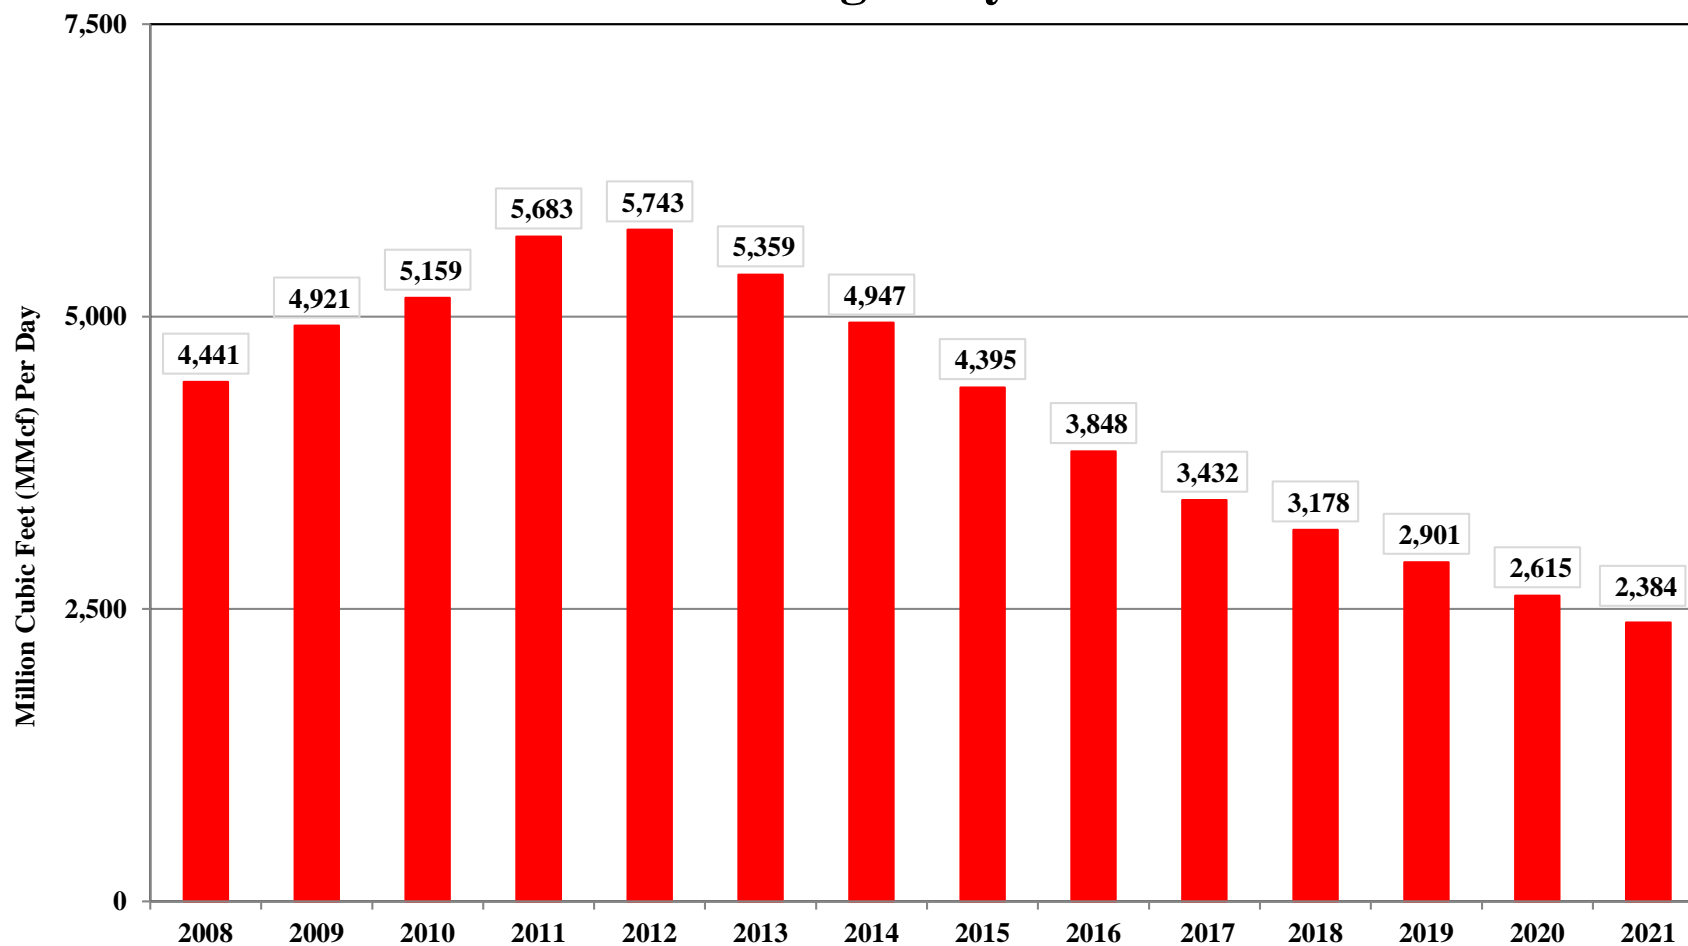

Texas Barnett Shale Total Natural Gas Production 2000 through July 2021

10/14/2021

Source: Texas Railroad Commission Production Data Query System (PDQ)