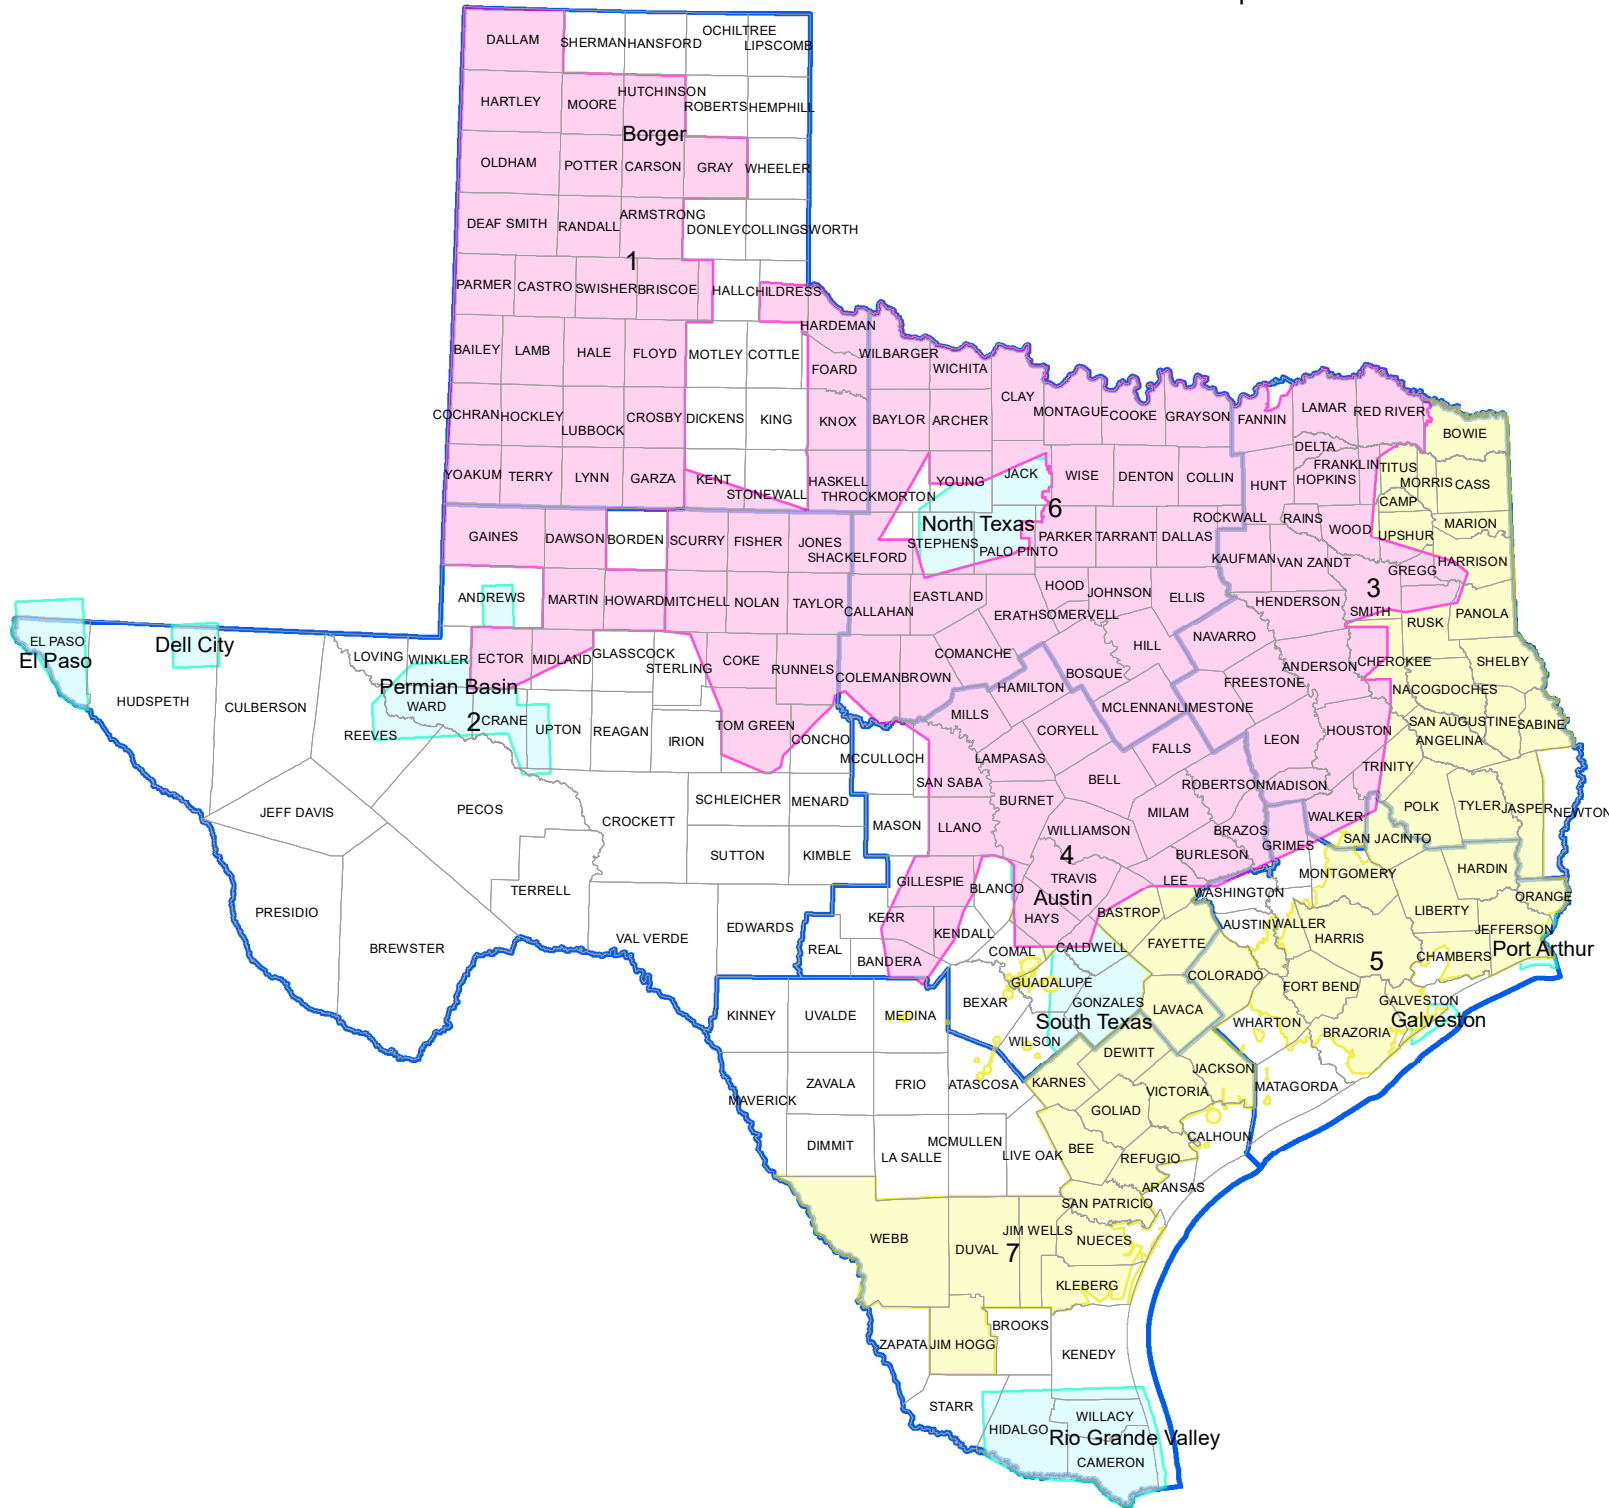

Natural Gas Local Distribution Company (LDC) Contact Information for Service Interruptions

Natural Gas Local Distribution Company (LDC)		Telephone
	Atmos	888-286-6700
	CenterPoint	800-752-8036
	ONEGas	512-407-1529

RRC Oversight & Safety Regions	
	1
	2
	3
	4
	5
	6