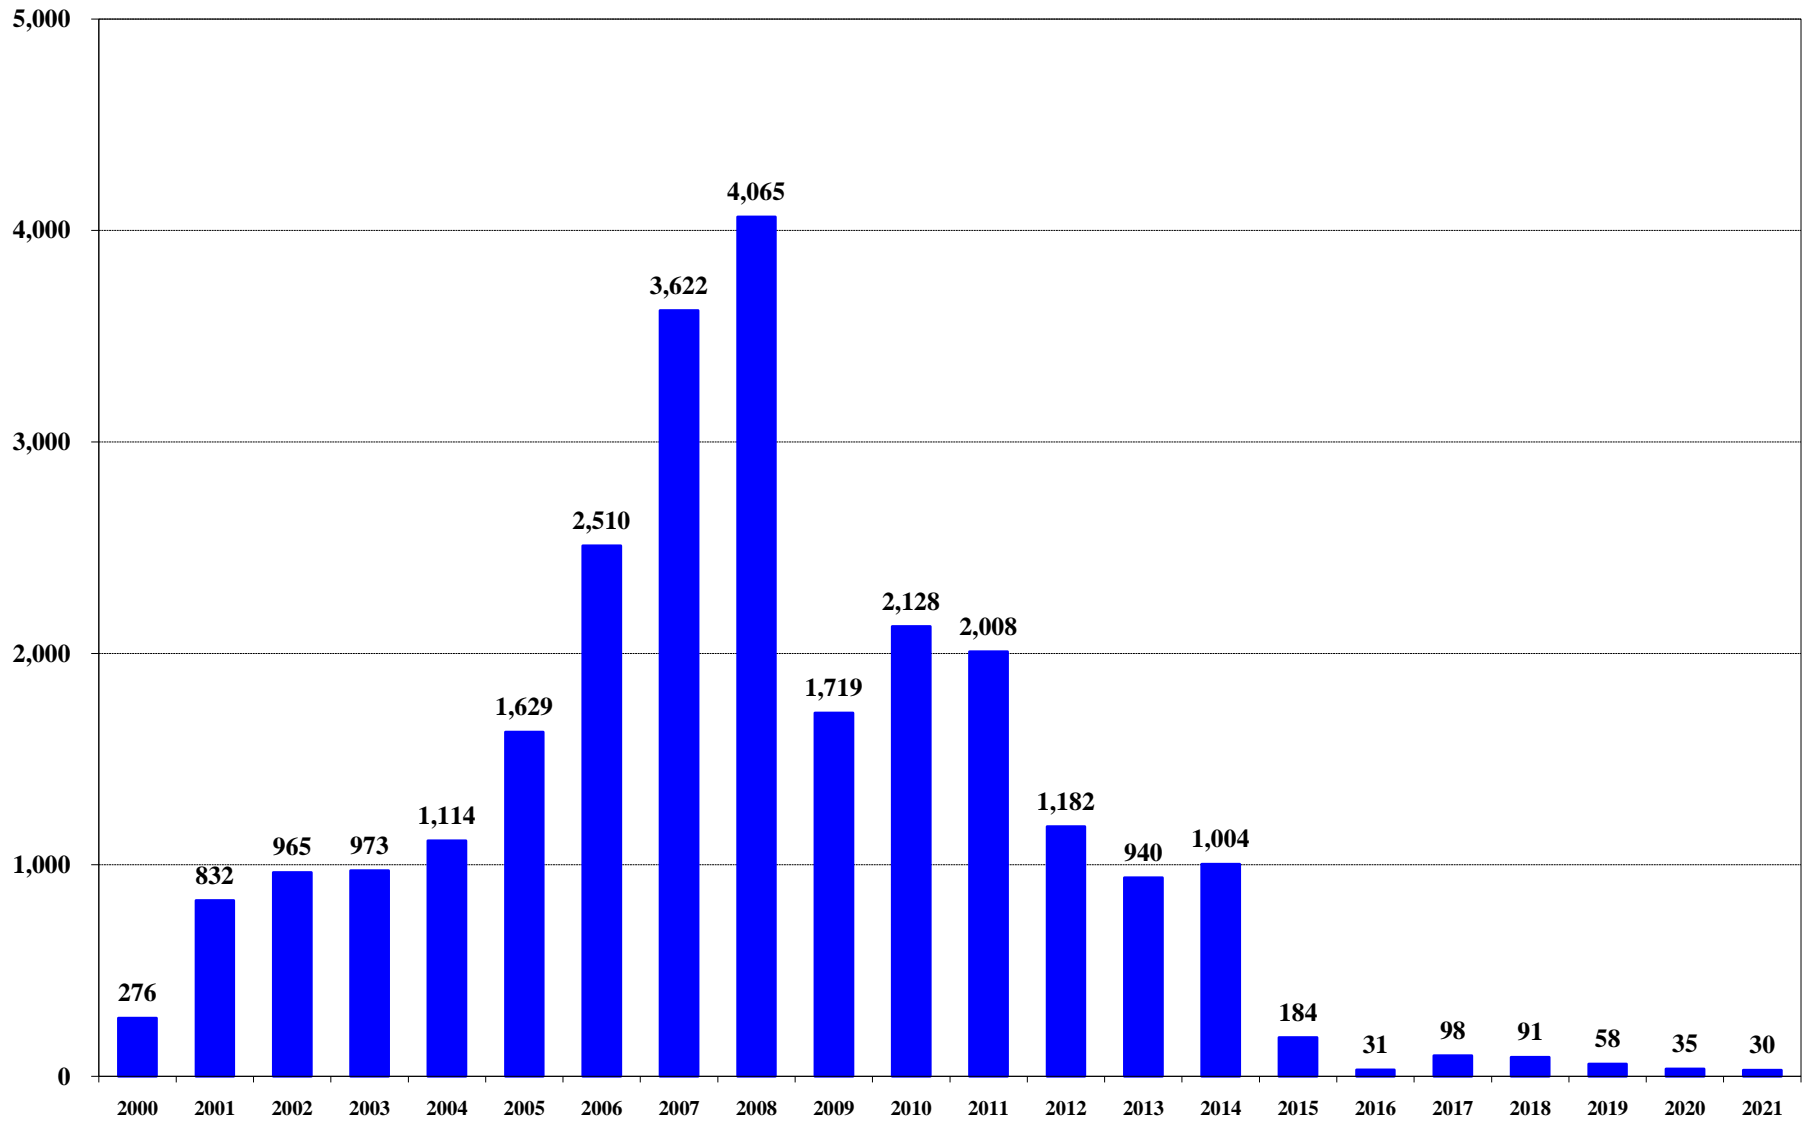

Texas Newark, East (Barnett Shale) Drilling Permits Issued 2000 through September 2021

10/14/2021

Source: Texas Railroad Commission Drilling Permit Query (Includes New Drill & ReEnter Permits)